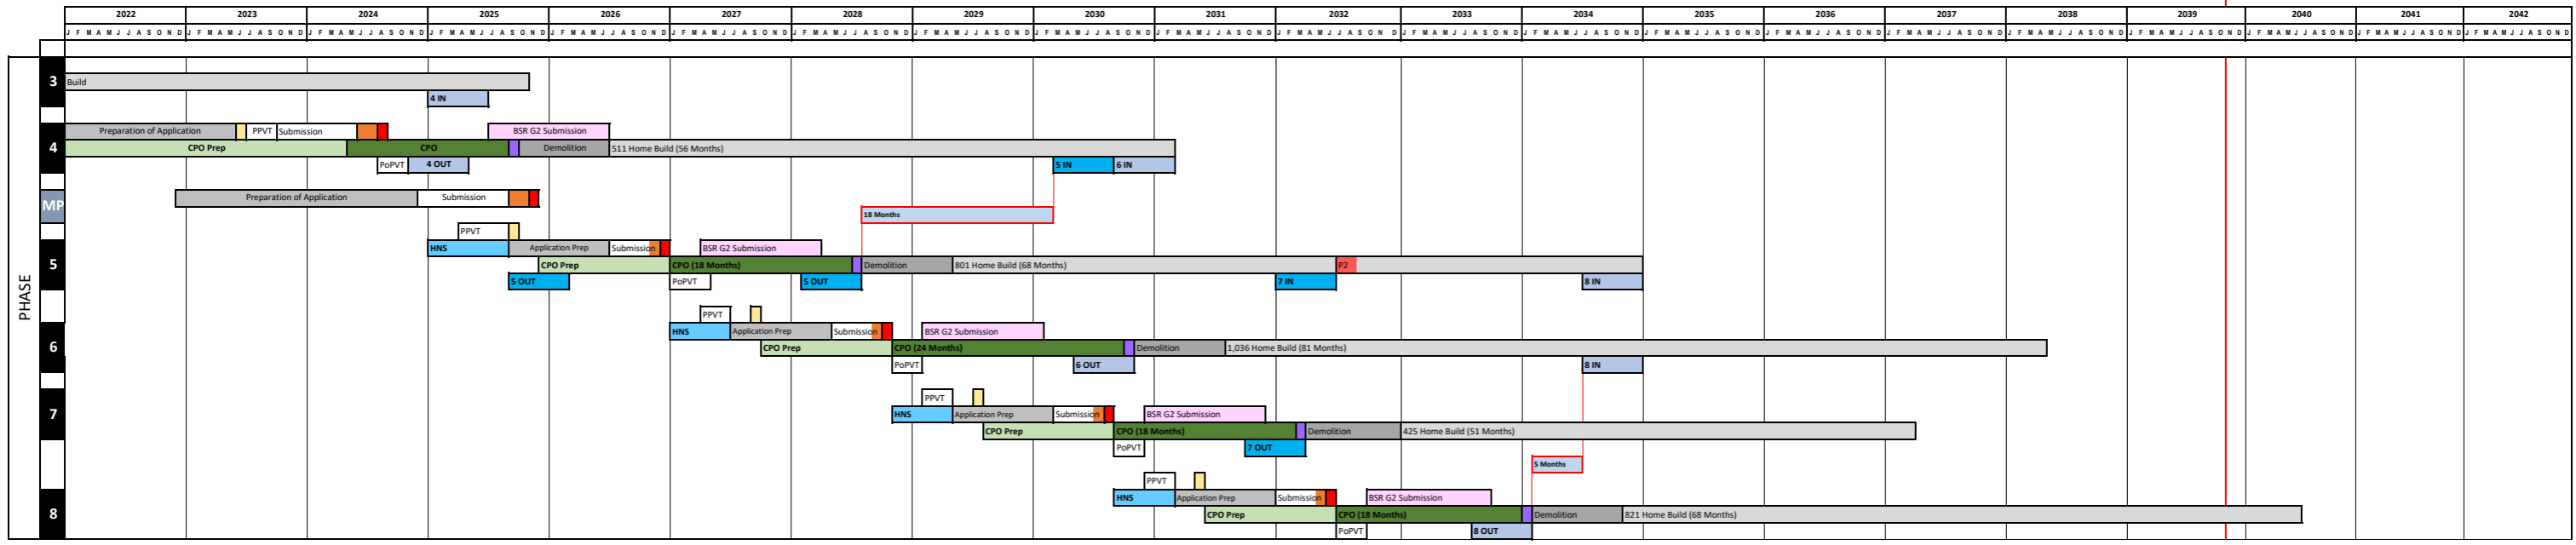

Woodberry Down Delivery Programme Phases 3-8

09.10.2025

TARGET PROGRAMME

Phase	4	5	6	7	8	Total
Existing Secure Tenancies	-	40	55	58	101	254
Proposed SR Homes	90	150	196	81	-	517